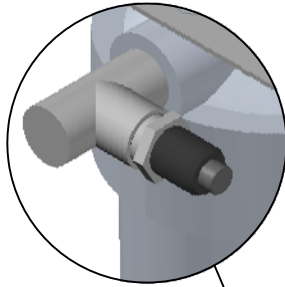

RODI200

RESILITE
Water Quality Monitor

RODI200

RESOLITE Product Quality Monitor