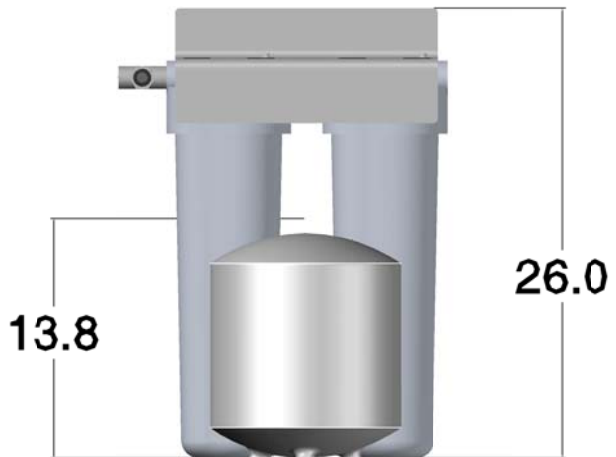

RODI200

RESILITE
Water Quality Monitor

RODI200

RESOLITE Product Quality Monitor