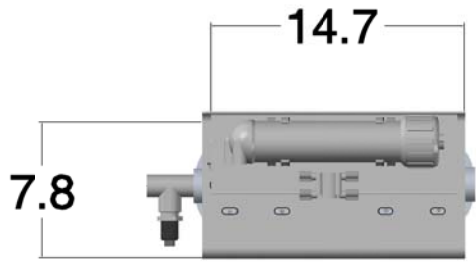

RODI200

RESILITE
Water Quality Monitor

RODI200

RESOLITE Product Quality Monitor