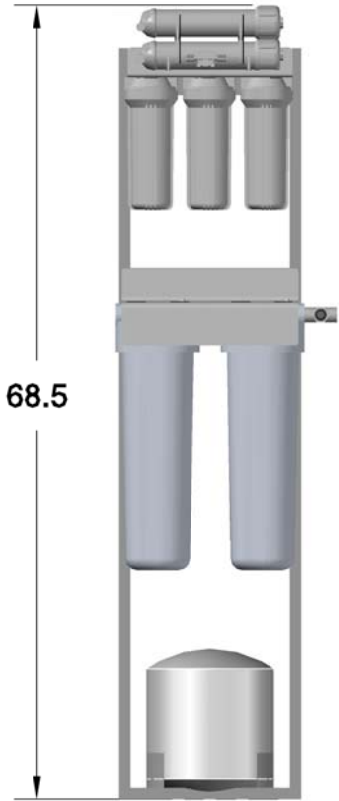

RODI200

RESILITE
Water Quality Monitor

RODI200

RESOLITE Product Quality Monitor