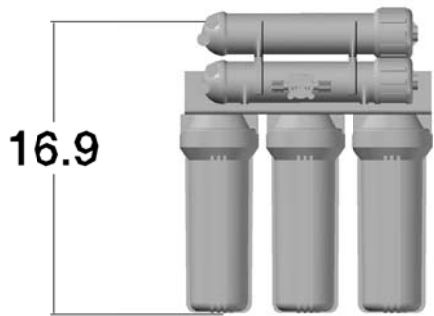

RODI200

RESILITE
Water Quality Monitor

RODI200

RESOLITE Product Quality Monitor