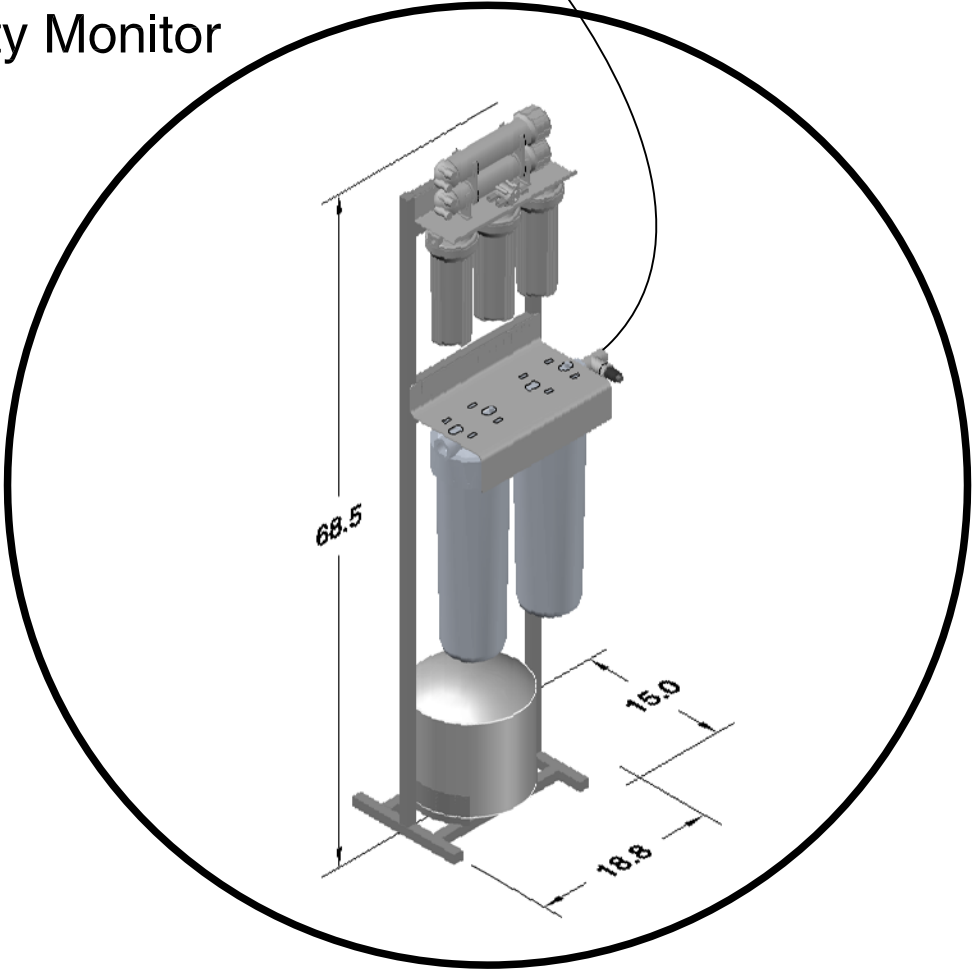

RODI200

RESILITE
Water Quality Monitor

RODI200

RESOLITE Product Quality Monitor